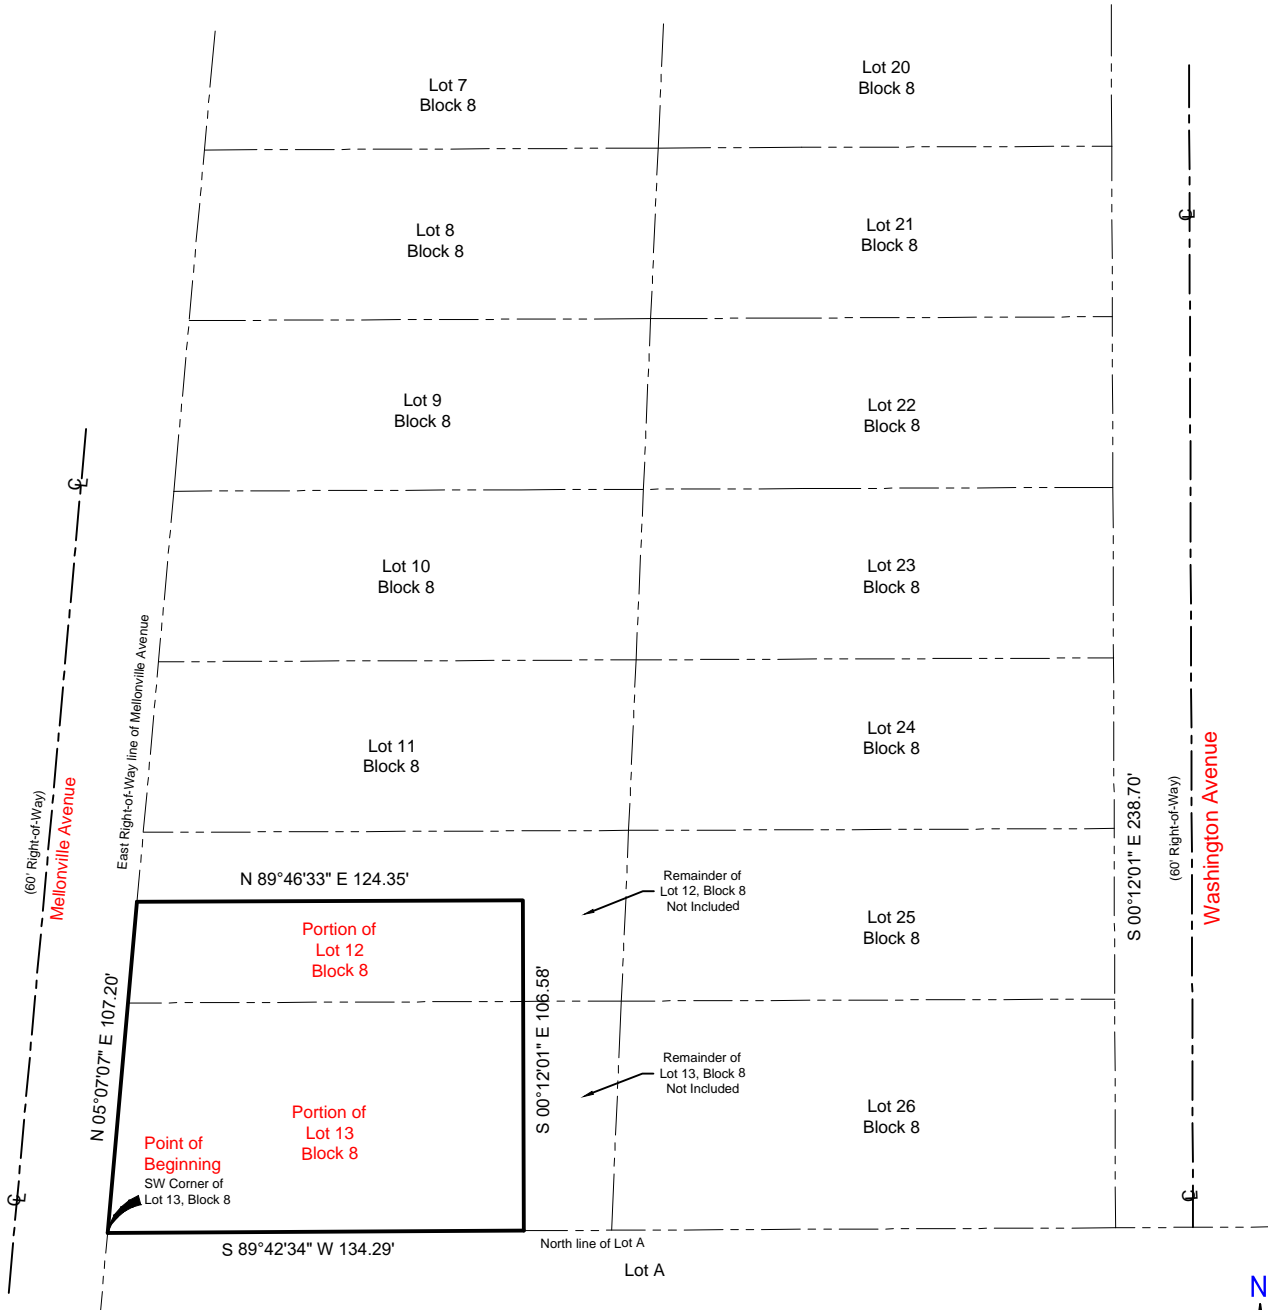

Sketch of Description

Sheet 2 of 2

*Ireland & Associates
Surveying, Inc.*

800 Currency Circle Suite 1020
Lake Mary, Florida 32746
www.irelandsurveying.com

Office-407.678.3366 Fax-407.320.8165
File No. IS-72844

NOT To Scale
This is NOT a Survey.
This is ONLY a Sketch.